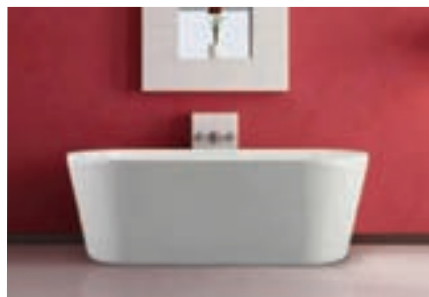

azzurabath.com

solo bagno freestanding acrylic baths

Azzura acrylic freestanding baths inspire luxury with sleek contemporary lines and alluring silhouettes. Tempting soaker baths in modern and transitional designs that will transform your bathing space into an inspirational space.

Azzura freestanding baths have a smooth acrylic surface and are available in a sleek white finish.